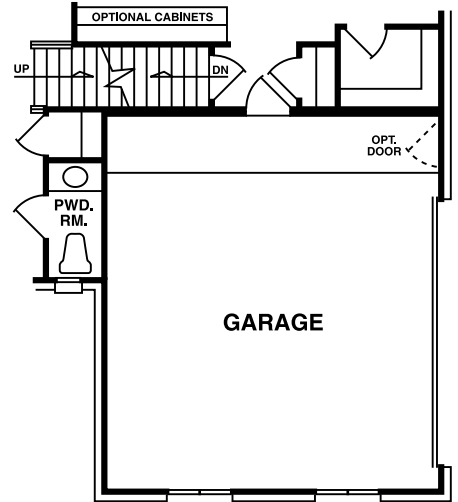

THE AMHERST
 4 Bedroom Colonial
 approx. 2453 sf

SECOND FLOOR PLAN

OPTIONAL SECOND FLOOR PLAN

FIRST FLOOR PLAN

OPTIONAL SIDE ENTRY GARAGE PLAN

\$ _____
 (810) 397-3803

THE AMHERST
4 Bedroom Colonial
approx. 2453 sf

Elevation A

Elevation B

Elevation C