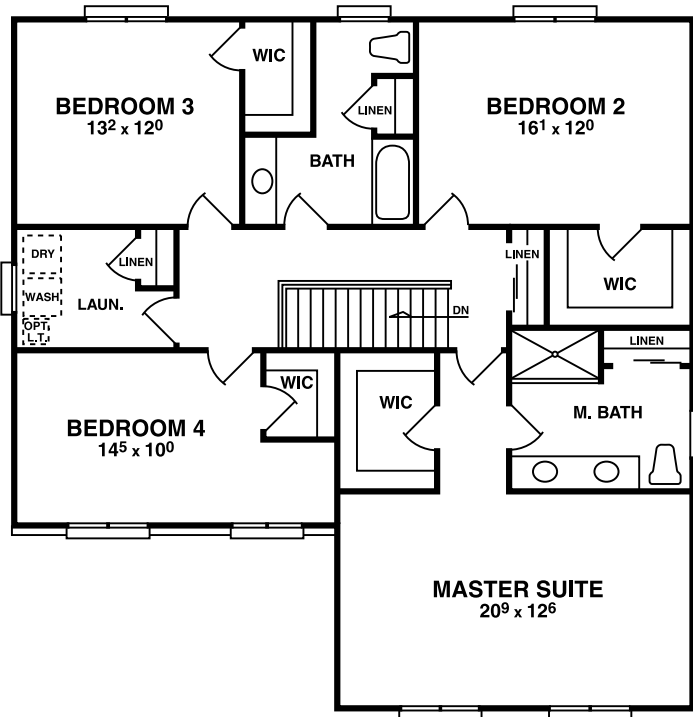

THE AMHERST
 4 Bedroom Colonial
 approx. 2453 sf

SECOND FLOOR PLAN

OPTIONAL SECOND FLOOR PLAN

FIRST FLOOR PLAN

OPTIONAL SIDE ENTRY GARAGE PLAN

\$ _____
 (810) 397-3803

THE AMHERST
4 Bedroom Colonial
approx. 2453 sf

Elevation A

Elevation B

Elevation C