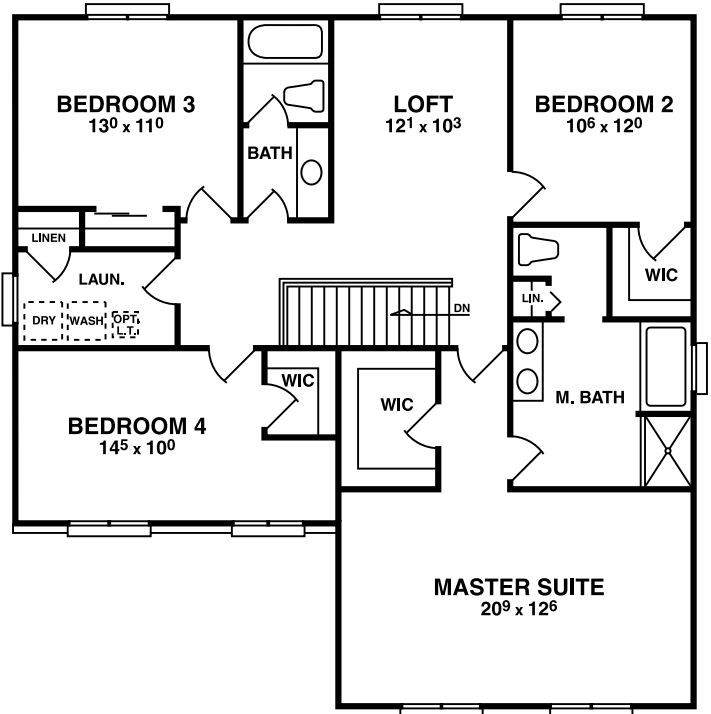

THE AMHERST
 4 Bedroom Colonial
 approx. 2453 sf

SECOND FLOOR PLAN

OPTIONAL SECOND FLOOR PLAN

FIRST FLOOR PLAN

OPTIONAL SIDE ENTRY GARAGE PLAN

\$ _____
 (810) 397-3803

THE AMHERST
4 Bedroom Colonial
approx. 2453 sf

Elevation A

Elevation B

Elevation C