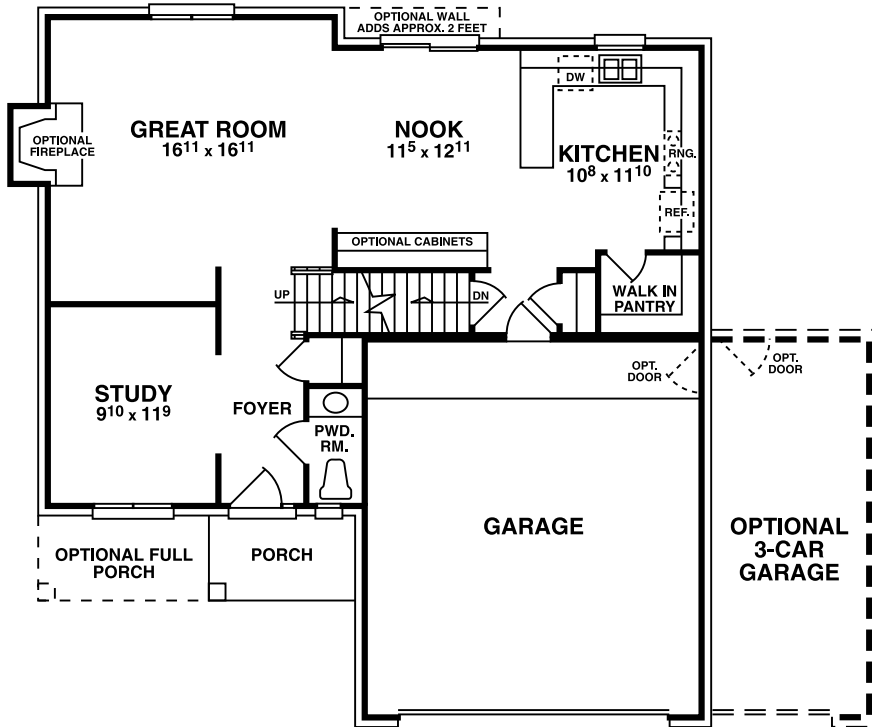

THE AMHERST
 4 Bedroom Colonial
 approx. 2453 sf

SECOND FLOOR PLAN

OPTIONAL SECOND FLOOR PLAN

FIRST FLOOR PLAN

OPTIONAL SIDE ENTRY GARAGE PLAN

\$ _____
 (810) 397-3803

THE AMHERST
4 Bedroom Colonial
approx. 2453 sf

Elevation A

Elevation B

Elevation C